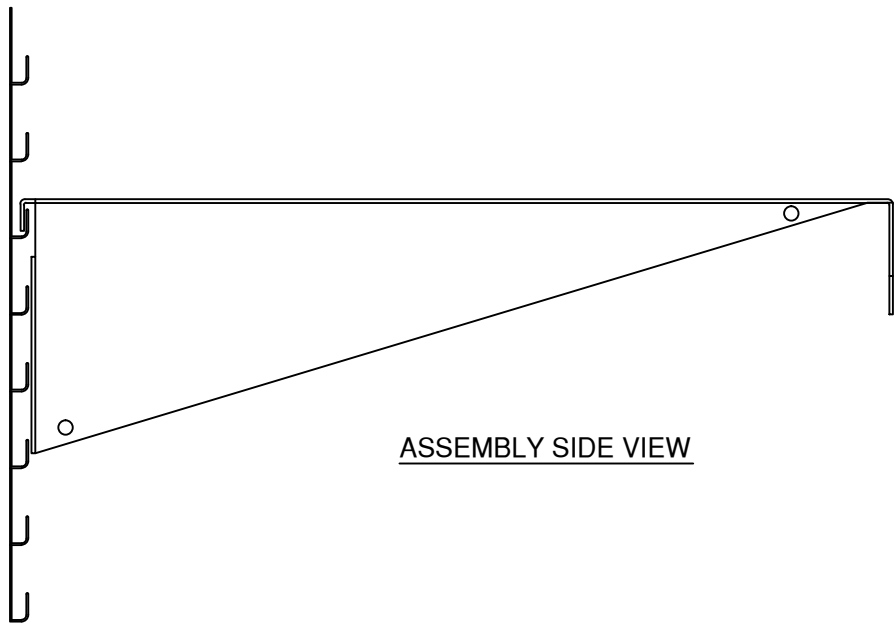

SLIDE THE HOOKS  
INTO THE SHAPE

EXPLODED SIDE VIEW

ASSEMBLY SIDE VIEW

FINISHED VIEW

**UNIWEB INC.**  
We Create Space

222 So. Promenade Ave. Corona Ca, 92879 (951) 279-7999 1-800-4-UNIWEB UNIWEBINC.COM

**Shelves & Accessories Install**

**Installation**

**3 OF 8A**