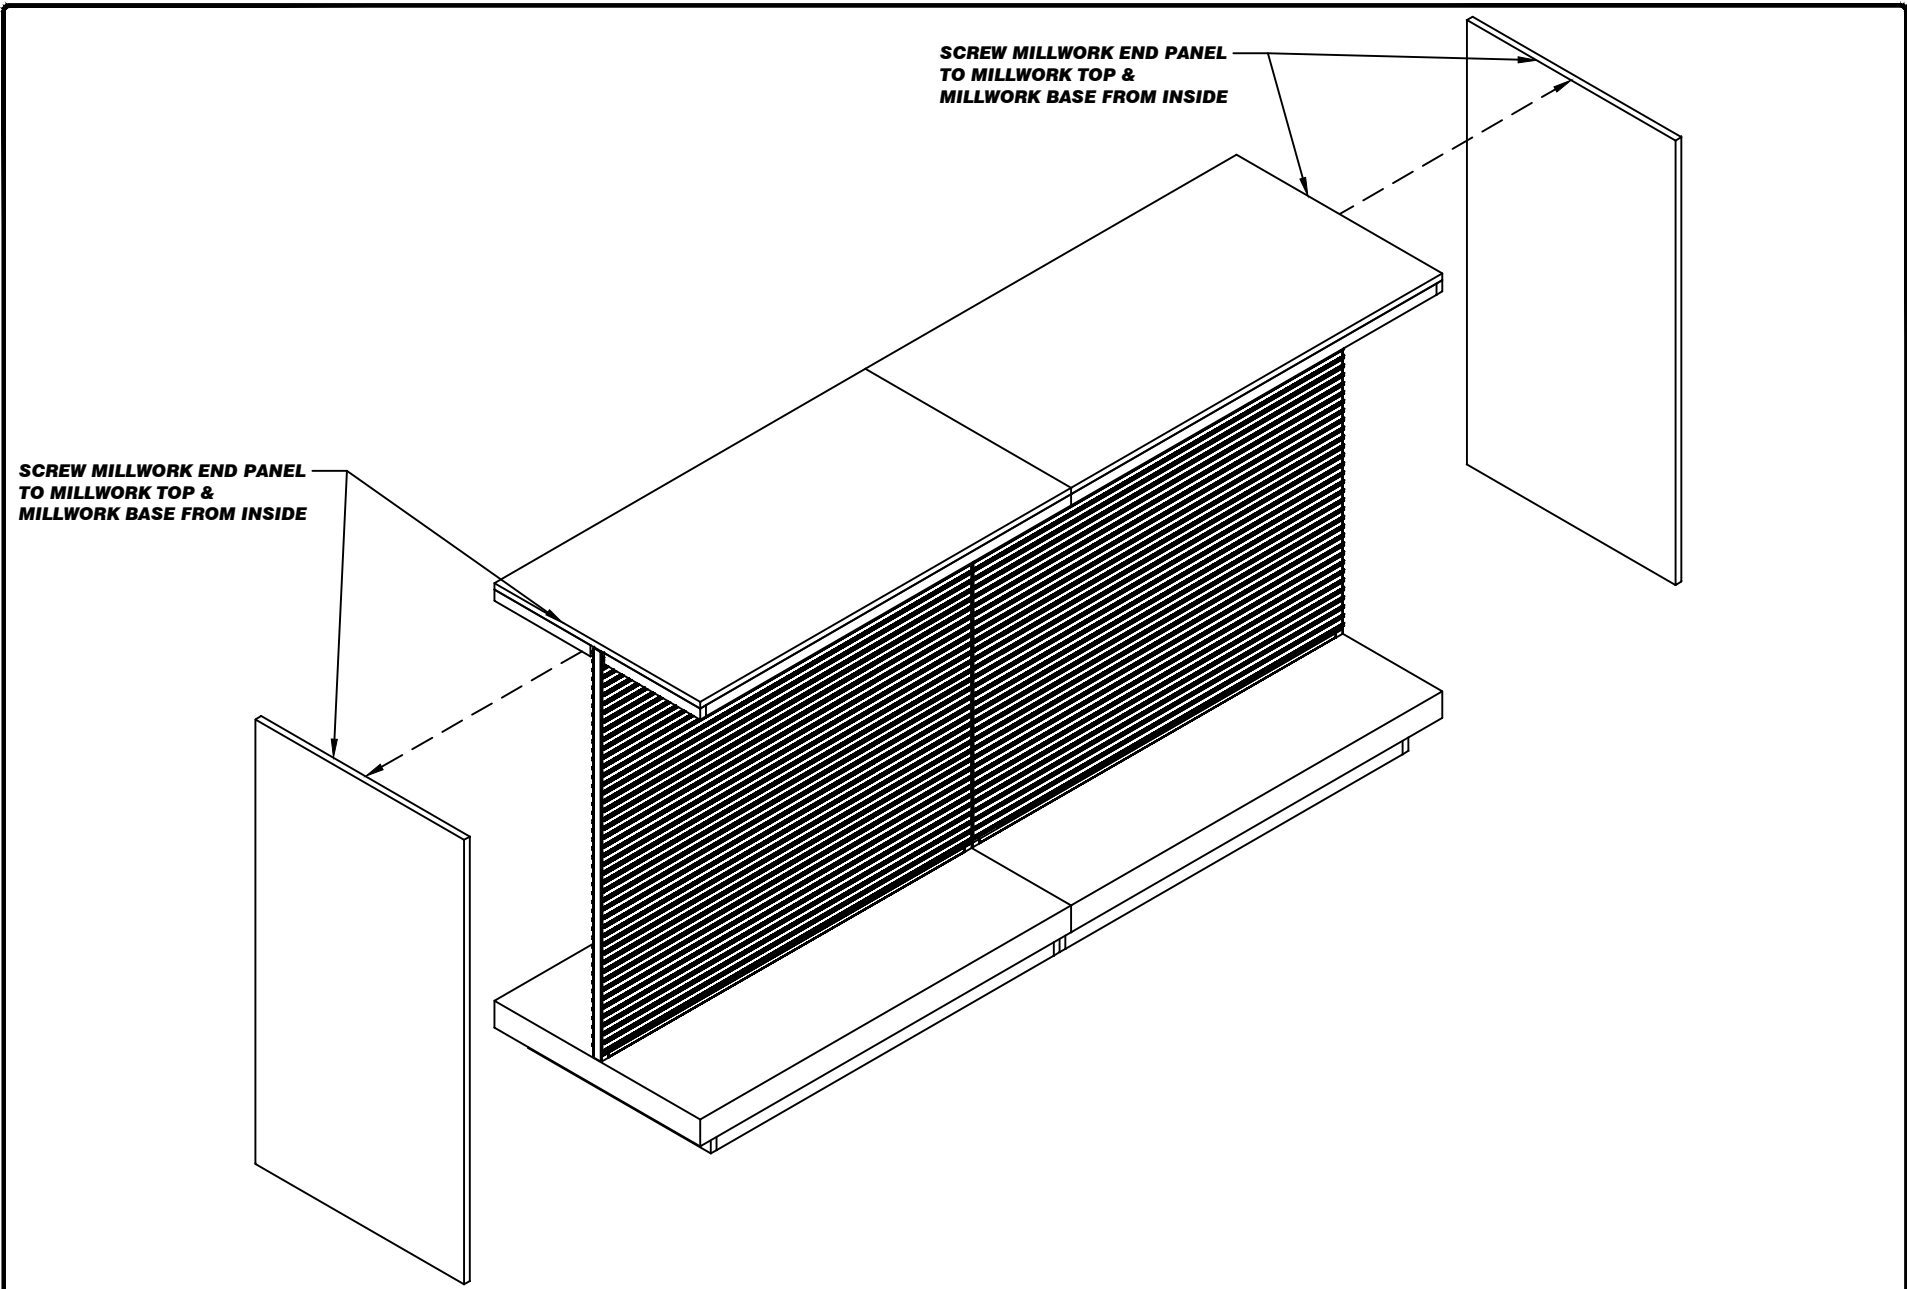

UNIWEB INC.
We Create Space

222 So. Promenade Ave. Corona Ca, 92879 (951) 279-7999 1-800-4-UNIWEB UNIWEBINC.COM

DESIGNED BY: AV	SALESMAN: Bill Rietdyke	APPROVED BY:	REF. NO:	DATE: 12-23-14	SCALE: N.T.S.
Bethlehem Gondola Install					
Installation					REV: 4 OF 5