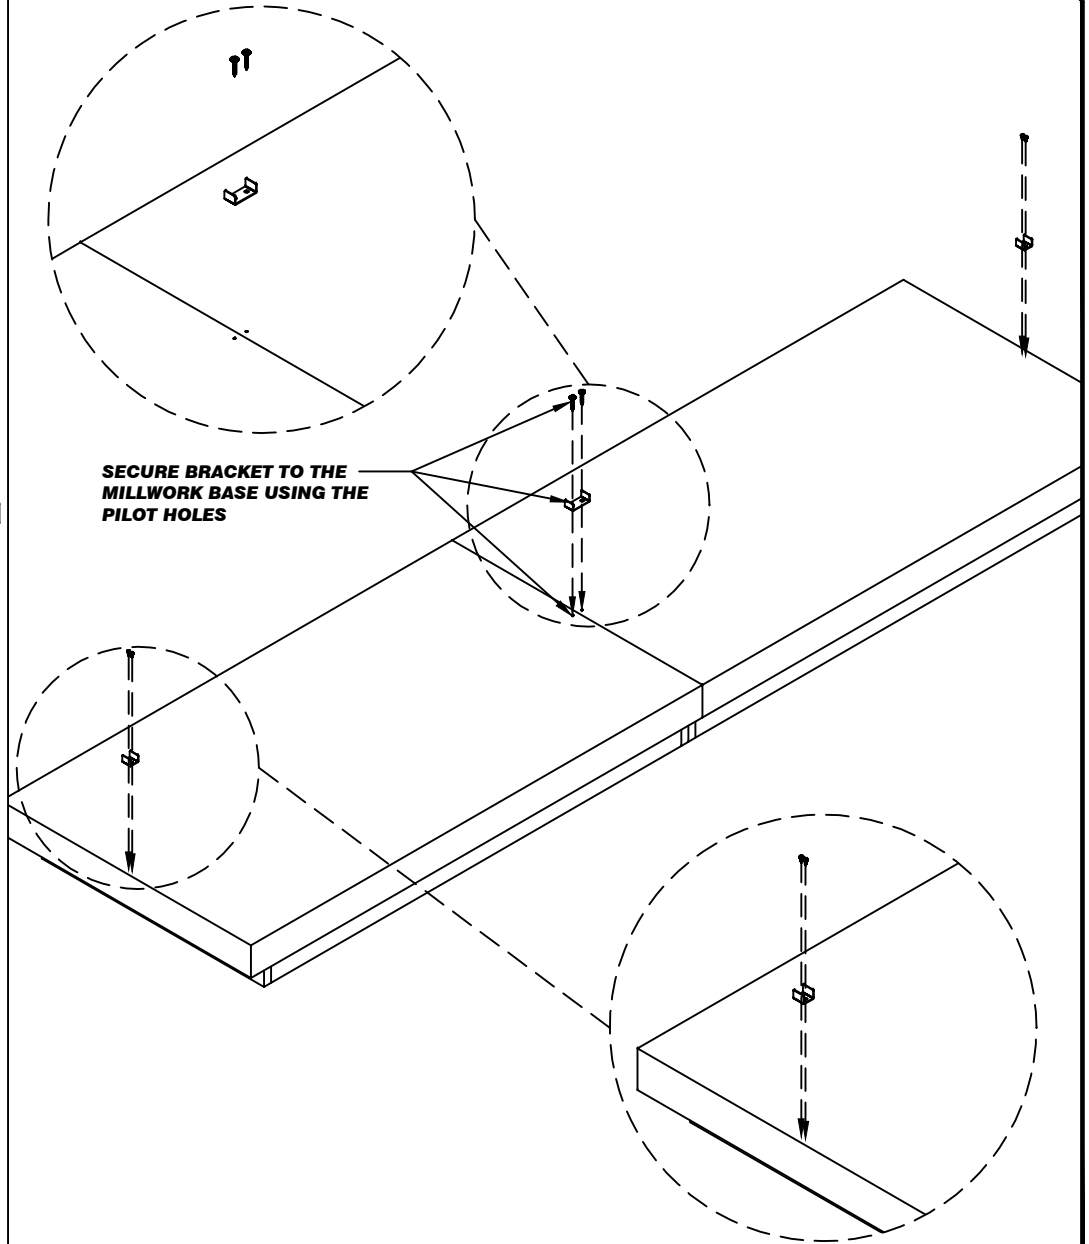

SECURE BRACKET TO THE
MILLWORK BASE USING THE
PILOT HOLES