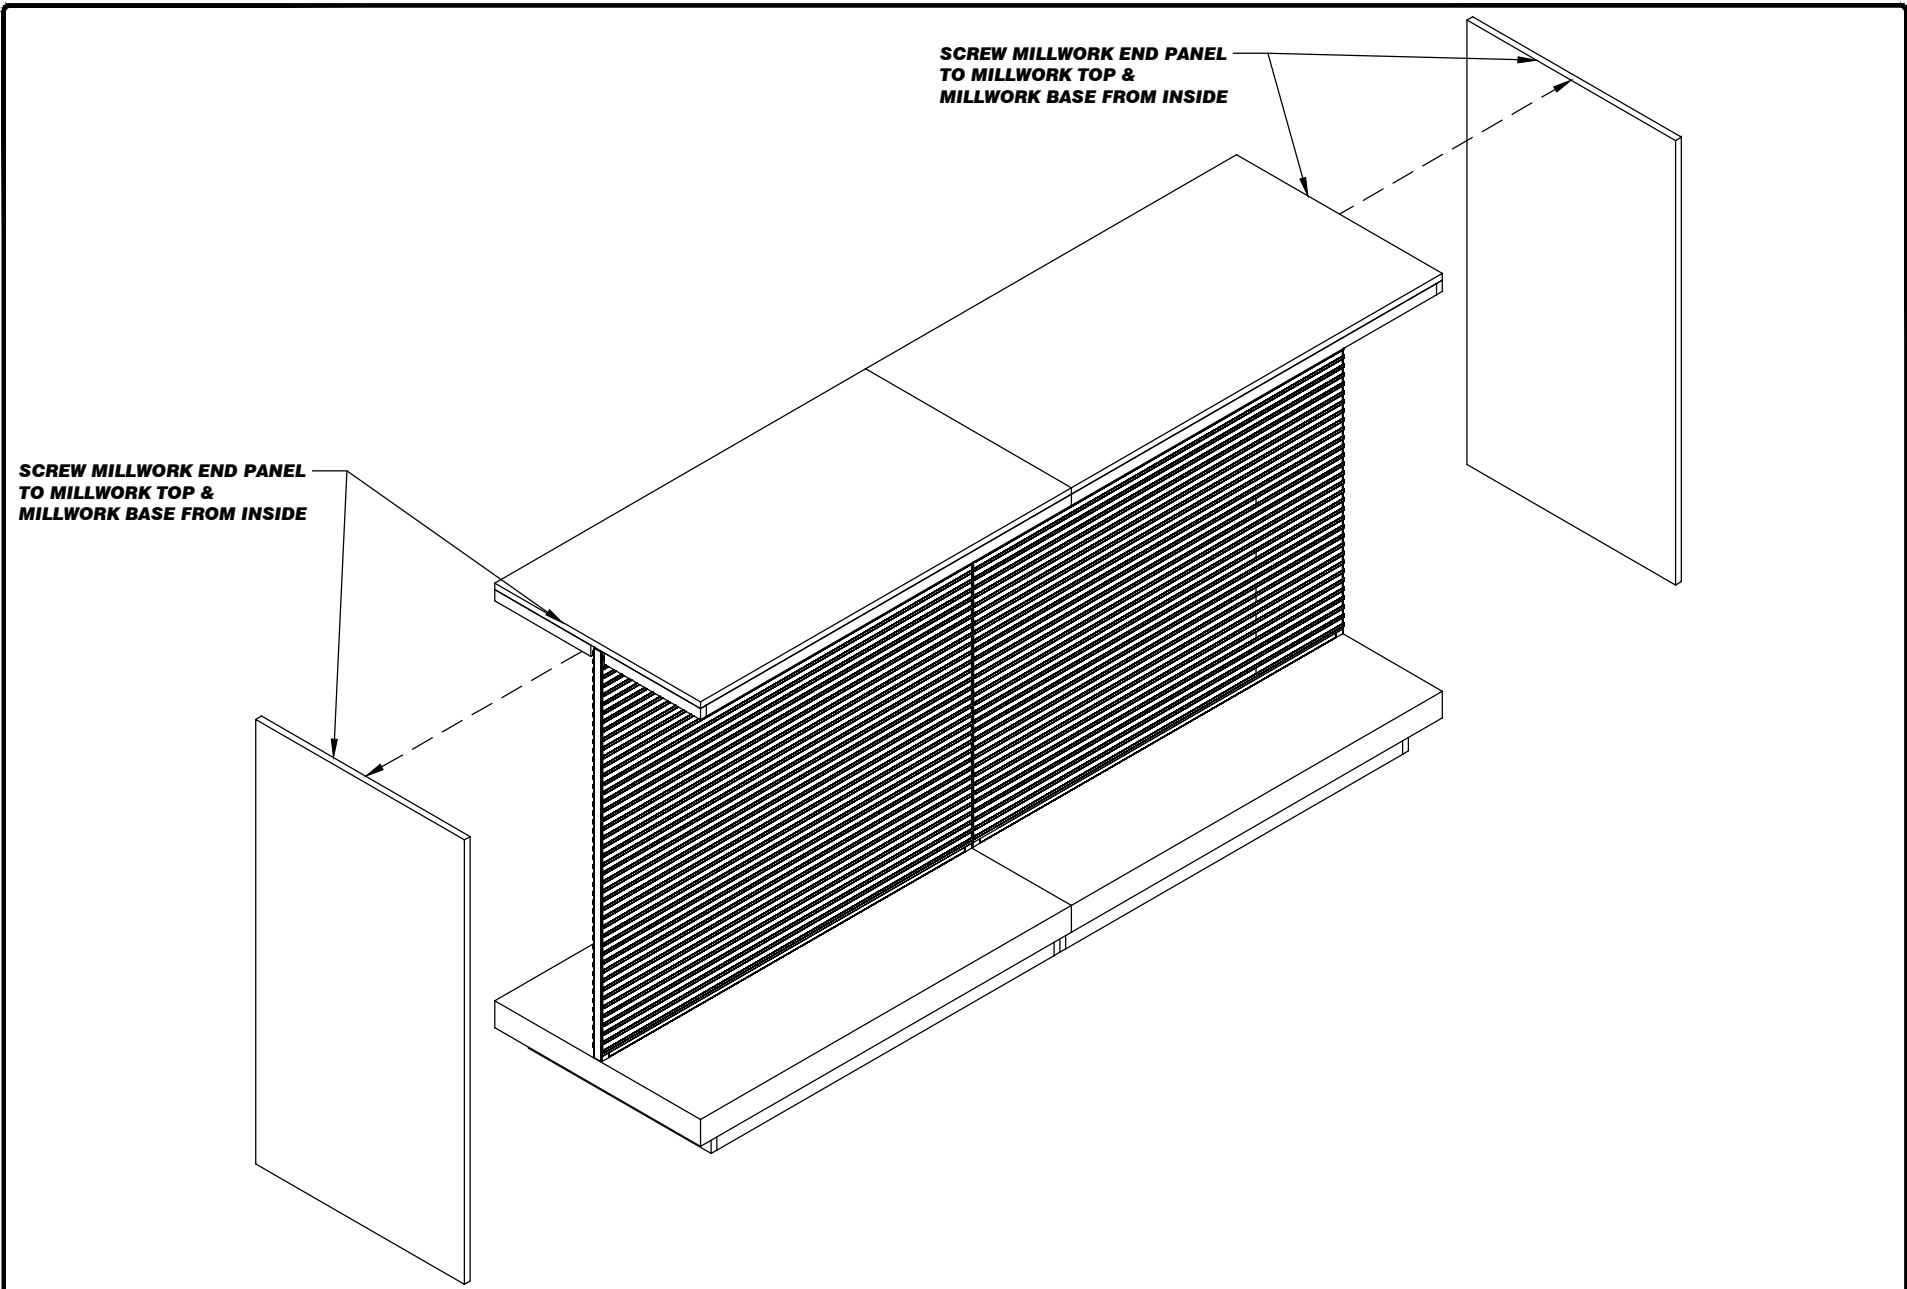

UNIWEB INC.
We Create Space

222 So. Promenade Ave. Corona Ca, 92879 (951) 279-7999 1-800-4-UNIWEB UNIWEBINC.COM

DESIGNED BY: AV	SALESMAN: Bill Rietdyke	APPROVED BY:	REF. NO:	DATE: 12-23-14	SCALE: N.T.S.
Bethlehem Gondola Install					
Installation				REV:	4 OF 5