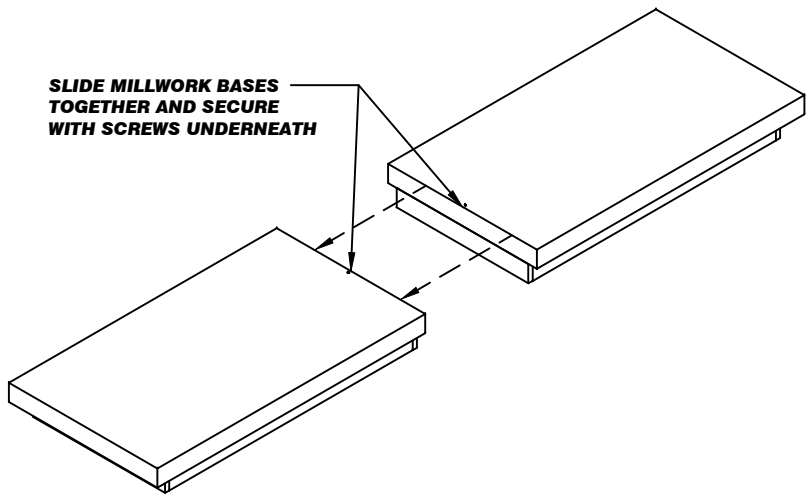

SLIDE MILLWORK BASES
TOGETHER AND SECURE
WITH SCREWS UNDERNEATH