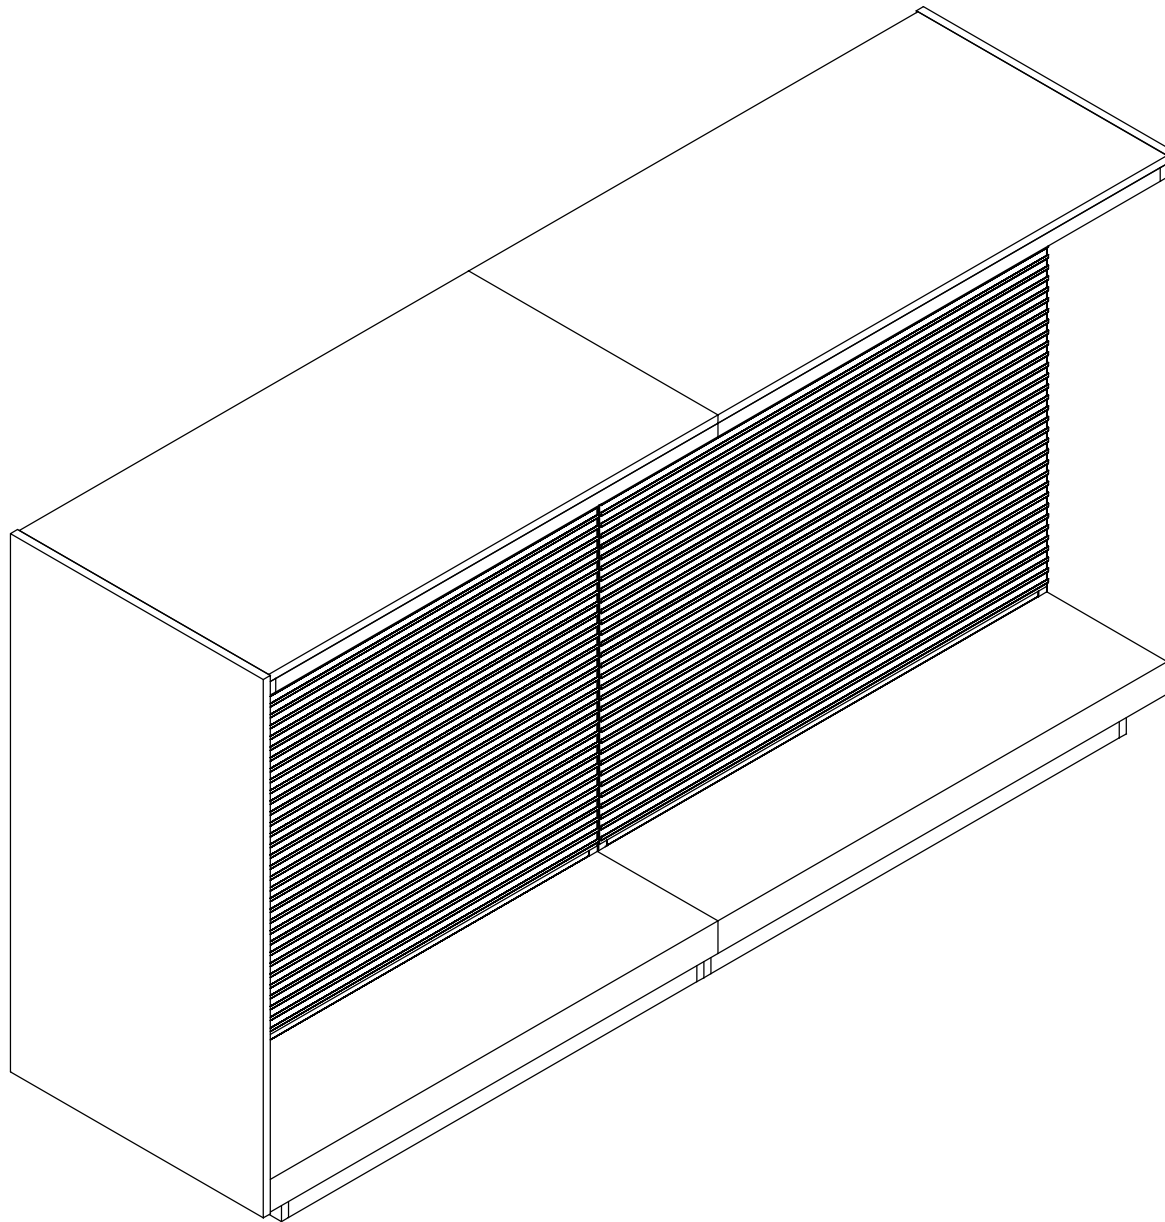

Bethlehem Gondola Install

Installation

REV: **3 OF 5**

UNIWEB INC.
We Create Space

222 So. Promenade Ave. Corona Ca, 92879 (951) 279-7999 1-800-4-UNIWEB UNIWEBINC.COM

DESIGNED BY: AV	SALESMAN: Bill Rietdyke	APPROVED BY:	REF. NO:	DATE: 12-23-14	SCALE: N.T.S.
Bethlehem Gondola Install					
Installation				REV:	4 OF 5