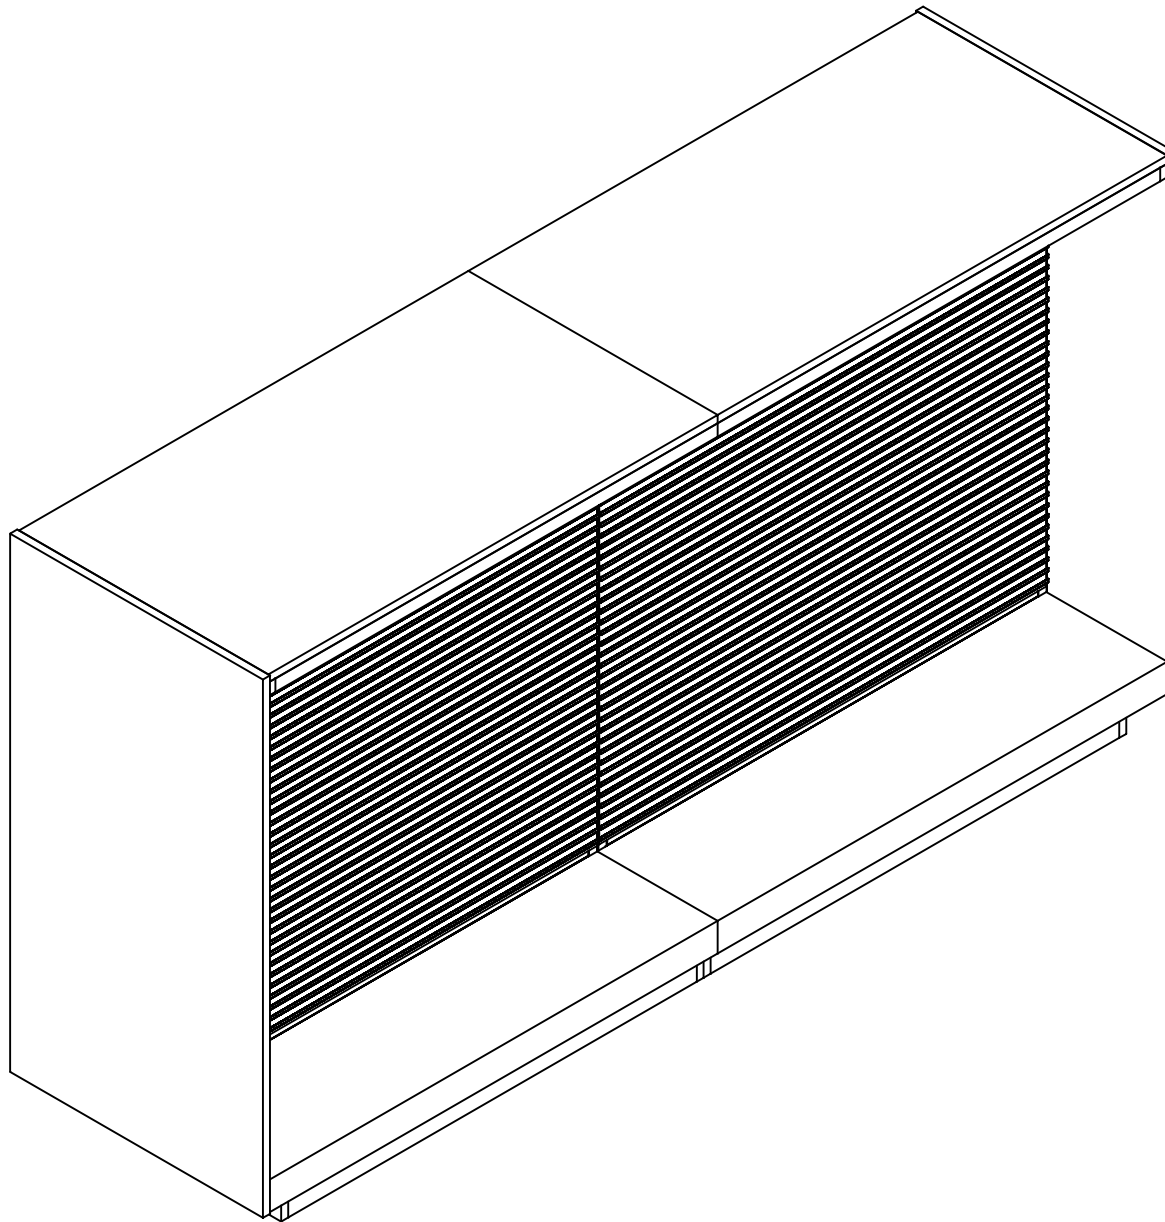

UNIWEB INC.
We Create Space

222 So. Promenade Ave. Corona Ca, 92879 (951) 279-7999 1-800-4-UNIWEB UNIWEBINC.COM

DESIGNED BY: AV	SALESMAN: Bill Rietdyke	APPROVED BY:	REF. NO:	DATE: 12-23-14	SCALE: N.T.S.
Bethlehem Gondola Install					
Installation				REV:	5 OF 5