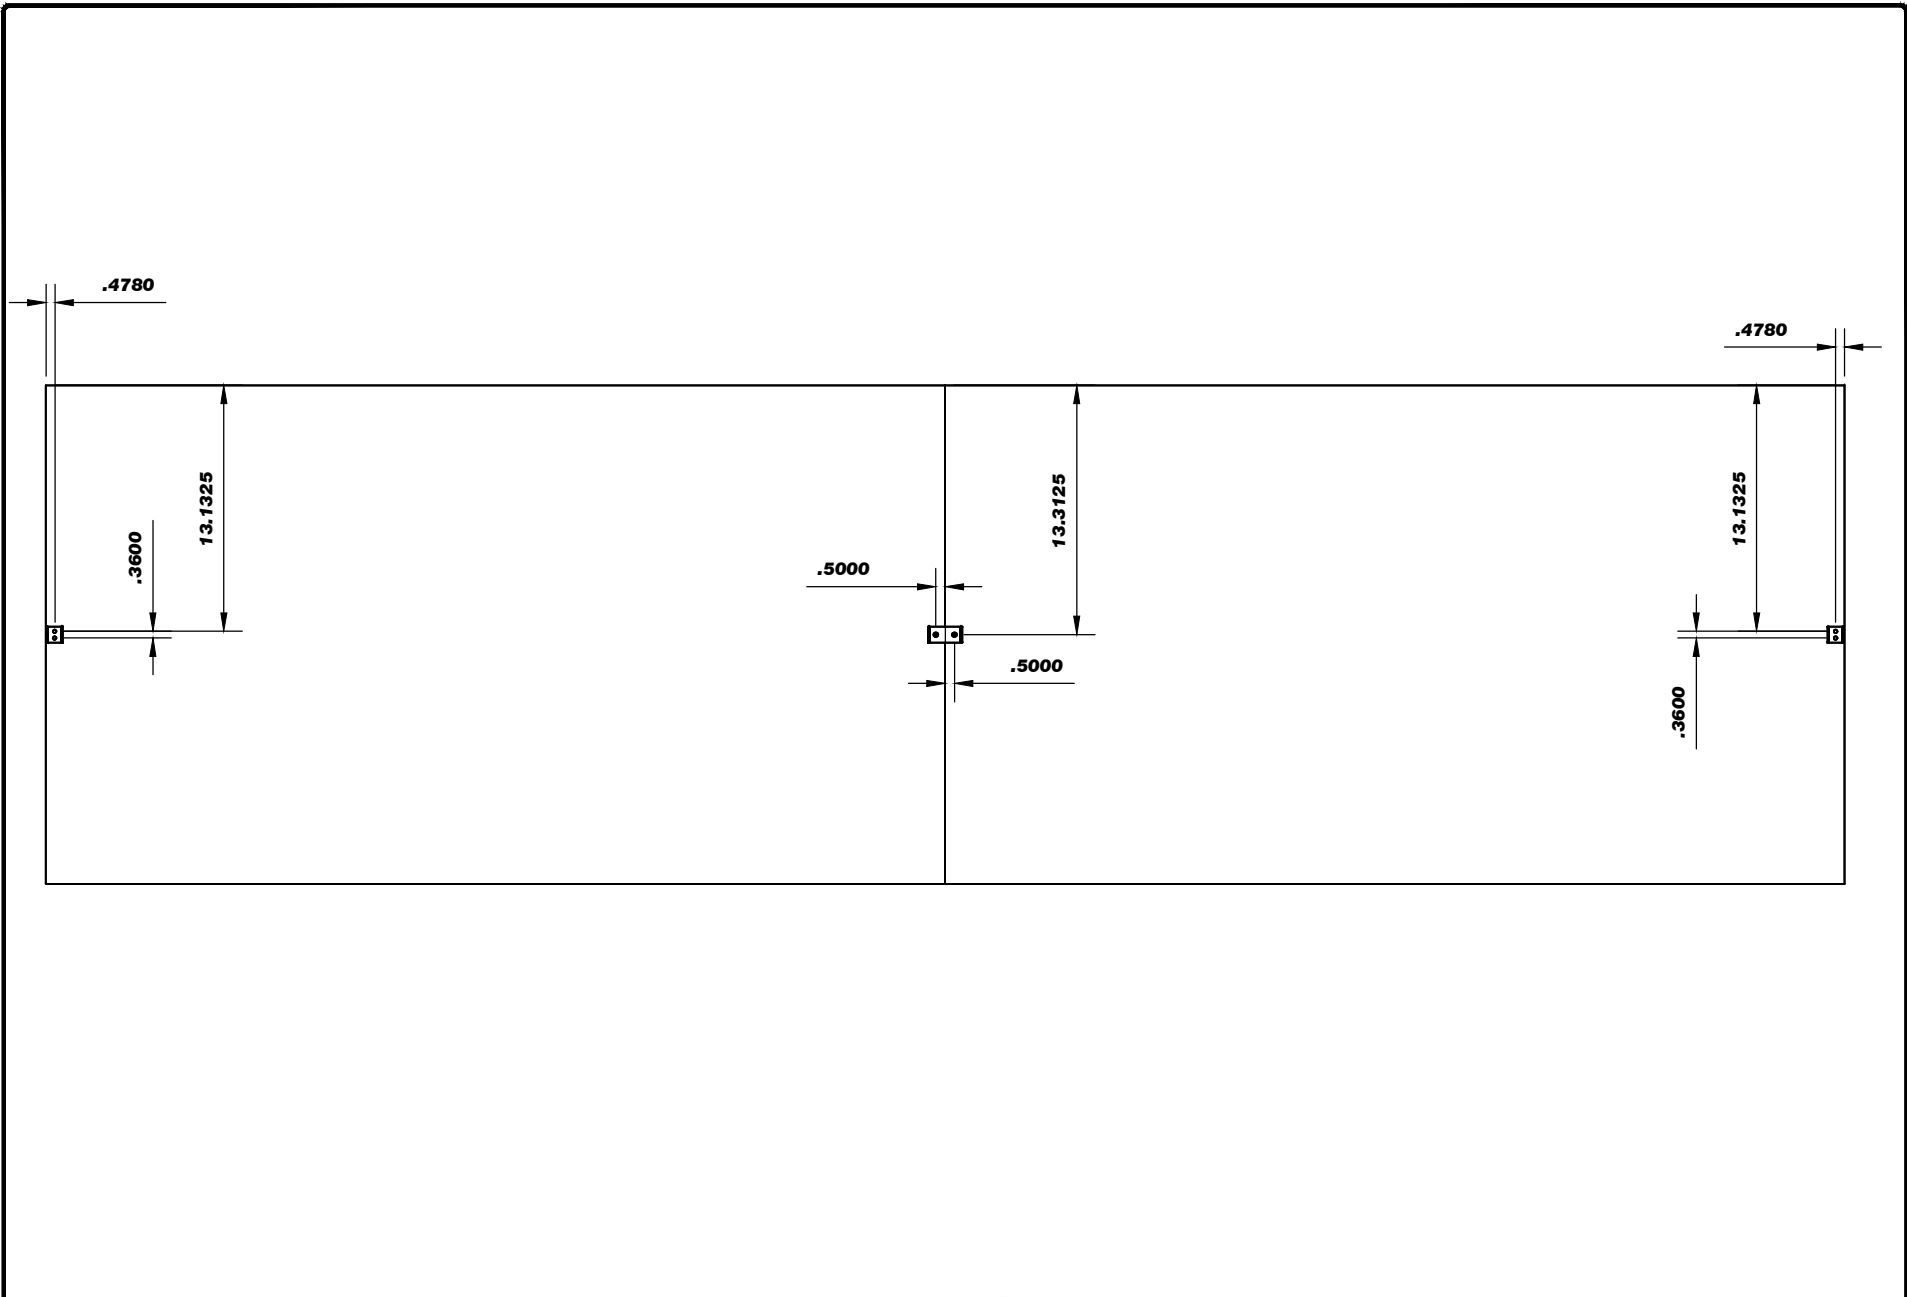

UNIWEB INC.
We Create Space

222 So. Promenade Ave. Corona Ca, 92879 (951) 279-7999 1-800-4-UNIWEB UNIWEBINC.COM

DESIGNED BY: AV	SALESMAN: Bill Rietdyke	APPROVED BY:	REF. NO:	DATE: 12-23-14	SCALE: N.T.S.
Bethlehem Gondola Install					
Installation					REV: 6 OF 6