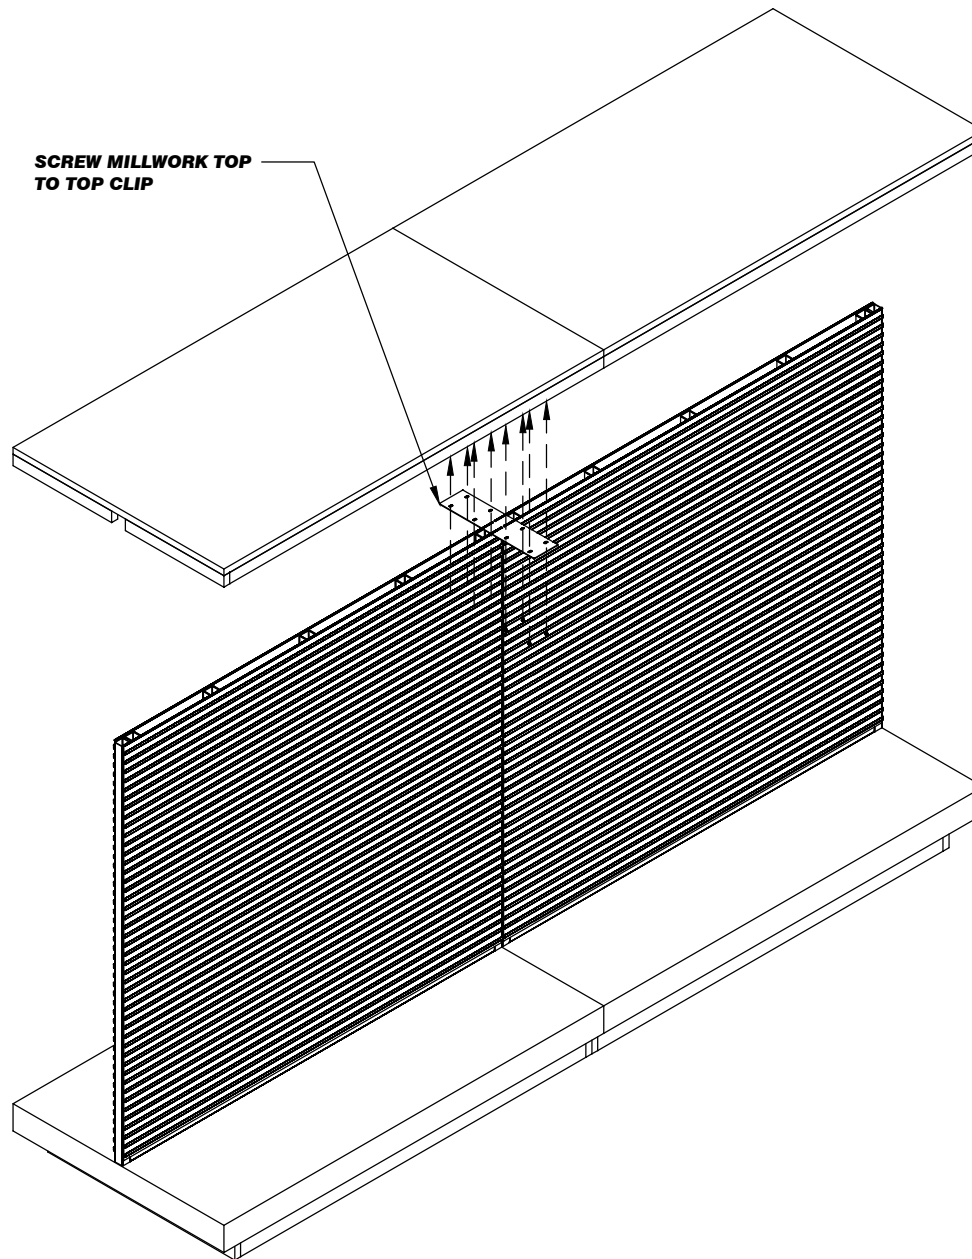

UNIWEB INC.
We Create Space

222 So. Promenade Ave. Corona Ca, 92879 (951) 279-7999 1-800-4-UNIWEB UNIWEBINC.COM

DESIGNED BY: AV	SALESMAN: Bill Rietdyke	APPROVED BY:	REF. NO:	DATE: 12-23-14	SCALE: N.T.S.

Bethlehem Gondola Install

Installation

REV: **3 OF 5**